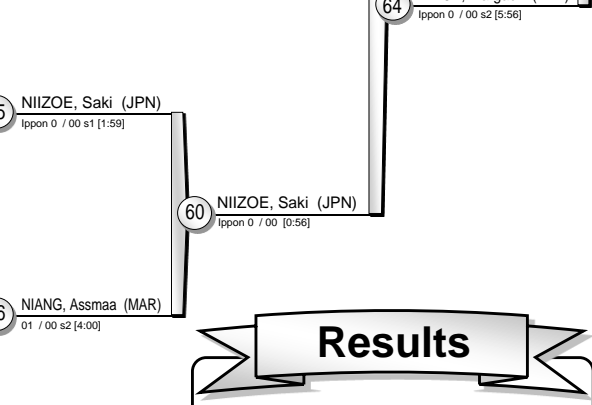

Pool D

	NIIZOE, Saki	JPN	25	NIIZOE, Saki (JPN)
	PROKOPENKO, Alena	RUS	26	PROKOPENKO, A. (RUS)
	SUN, Xiaoqian	CHN	27	SUN, Xiaoqian (CHN)
	SCOCCIMARRO, Giovanna	GER	28	TELTSIDOU, E. (GRE)
	TELTSIDOU, Elisavet	GRE	28	TELTSIDOU, E. (GRE)
	NIANG, Assmaa	MAR	29	NIANG, Assmaa (MAR)
	EME, Clemence	FRA	30	EME, Clemence (FRA)
	ARREY SOPHINA, Ayuk Otay	CMR	31	ARREY SOPHINA, A. (CMR)
	THONGSRI, Surattana	THA	32	THONGSRI, S. (THA)