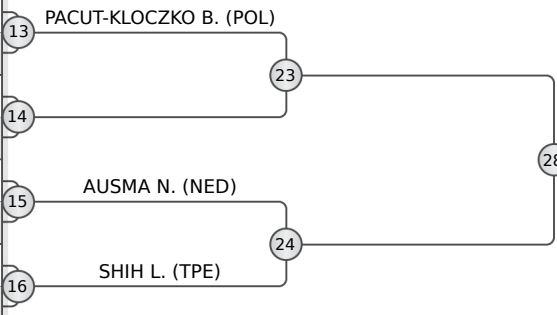

POOL D

	PACUT-KLOCZKO Beata	POL
	TAKAYAMA Rika	JPN
	MICHAELIDOU Zanet	CYP
	AUSMA Natascha	NED
	SHIH Liu Li-Ling	TPE