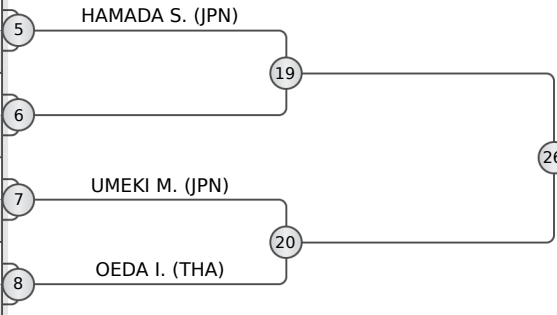

POOL B

	HAMADA Shori	JPN
	KIM Juyun	KOR
	JANGELDINA Aruna	KAZ
	UMEKI Mami	JPN
	OEDA Ikumi	THA