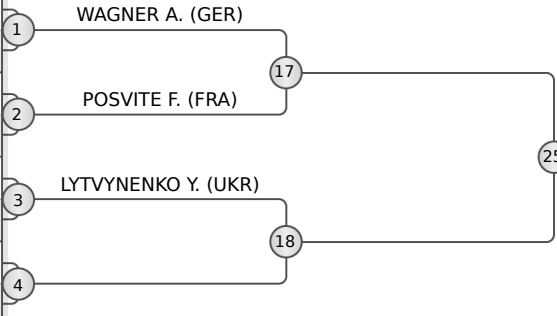

Tokyo Grand Slam 2022

Japan, Tokyo, 3-4 Dec 2022

-78 kg
Seniors (20)

POOL A

	WAGNER Anna-Maria	GER
	POSVITE Fanny Estelle	FRA
	LYTVYNNENKO Yelyzaveta	UKR
	DUDENAITE Migle	LTU
	DE VILLIERS Moira	NZL