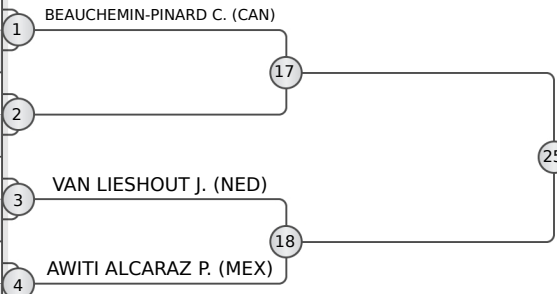

Tokyo Grand Slam 2022

Japan, Tokyo, 3-4 Dec 2022

-63 kg
Seniors (21)

POOL A

	BEUCHEMIN-PINARD Catherine	CAN
	TAKAICHI Miku	JPN
	SHIN Chaewon	KOR
	VAN LIESHOUT Joanne	NED
	AWITI ALCARAZ Prisca	MEX