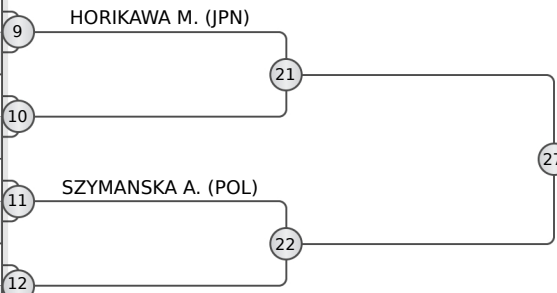

POOL C

	HORIKAWA Megumi	JPN
	KUYULOVA Esmigul	KAZ
	KIM Euna	KOR
	SZYMANSKA Angelika	POL
	COUGHLAN Maeve	AUS
	ASKILASHVILI Eter	GEO