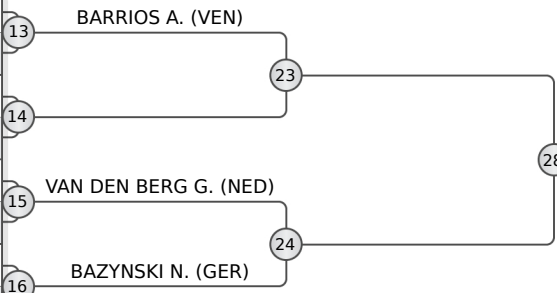

POOL D

	BARRIOS Anriquelis	VEN
	WATANABE Seiko	JPN
	WATANABE Kiyomi	PHI
	VAN DEN BERG Geke	NED
	BAZYNSKI Nadja	GER