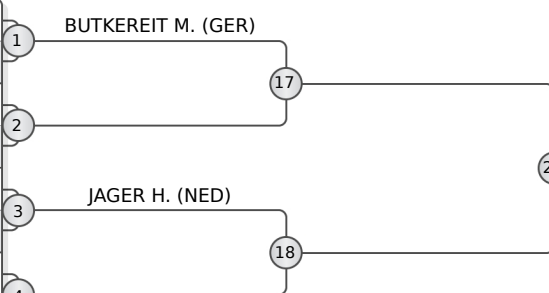

REPECHAGE

FINAL RESULTS

Tokyo Grand Slam 2022

Japan, Tokyo, 3-4 Dec 2022

-70 kg

Seniors (22)

POOL A

	BUTKEREIT Miriam	GER
	CHANG Ssu-Tzu	TPE
	SAIGANJI Riho	JPN
	JAGER Hilde	NED
	GULBANI Nino	GEO
	MOSCALU Serafima	ROU