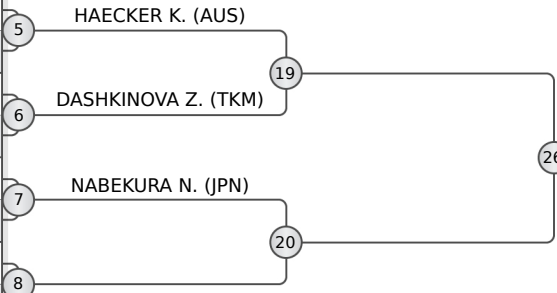

Japan, Tokyo, 3-4 Dec 2022

-63 kg
Seniors (21)

POOL A

	BEUCHEMIN-PINARD Catherine	CAN
	TAKAICHI Miku	JPN
	SHIN Chaewon	KOR
	VAN LIESHOUT Joanne	NED
	AWITI ALCARAZ Prisca	MEX

POOL B

	HAECKER Katharina	AUS
	DASHKINOVA Zulhumar	TKM
	NABEKURA Nami	JPN
	YERGALIYEVA Samalay	KAZ
	IVANESCU Florentina	ROU