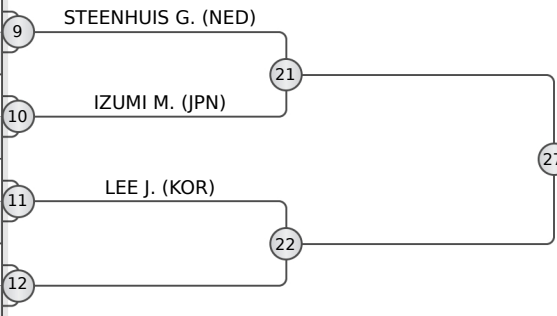

POOL C

	STEENHUIS Guusje	NED
	IZUMI Mao	JPN
	LEE Jeongyun	KOR
	OTGONBAYAR Khuslen	MGL
	BUTTIGIEG Chloe	FRA